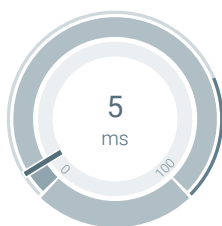

Job ID: Wi-Fi sebesség meres	Contractor Name: LANSec Kft.
Customer Name: Nagy Tamas (181546)	Operator Name: N. Istvan
Circuit ID: -	Comment: -

PASS

RESULTS

Test Status	Completed	ISP	InterNet szolgáltato
Duration	00:00:33	WAN Client IP	191.249.172.68
Start Time	2018-04-24 20:28:23	Server Name	speedtest.vodafone.hu
Stop Time	2018-04-24 20:28:56	Server IP	80.212.96.63

Latency ✓