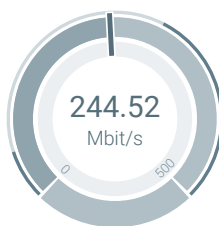

Job ID: Wi-Fi sebesség meres	Contractor Name: LANSec Kft.
Customer Name: Nagy Tamas (181546)	Operator Name: N. Istvan
Circuit ID: -	Comment: -

PASS

RESULTS

Test Status	Completed	ISP	InterNet szolgáltato
Duration	00:00:33	WAN Client IP	191.249.172.68
Start Time	2018-04-24 20:28:23	Server Name	speedtest.vodafone.hu
Stop Time	2018-04-24 20:28:56	Server IP	80.212.96.63

Download ✓

SETTINGS

Latency Threshold	75 ms
Download Threshold	50.0 to 300.0 Mbit/s
Upload Threshold	50.0 to 200.0 Mbit/s
Automatic Server	Enabled
Interface Type	Wi-Fi
SSID	testnetwork
BSSID / Vendor	F0:9F:C2:F2:FA:8B / Ubiquiti Networks Inc.
Frequency Band / Channel	5 GHz / 36
Signal Strength	Excellent (-26 dBm)
Link Speed	400 Mbit/s
Security	WPA2-Personal
MAC	CC:2F:F1:14:56:01
DHCP	Enabled
IP Address / Subnet Mask / Gateway	192.168.1.195 / 255.255.255.0 / 192.168.1.1
DNS 1 / DNS 2	191.111.17.1 / 192.111.17.2

DEVICE INFORMATION

Device Name	EX1
Model Number / Serial Number	EX1 / 1011316
Assembly Hardware Revision	65
Software Version	1.2.237
Manufacturing Date	2017-11-01 13:49:32