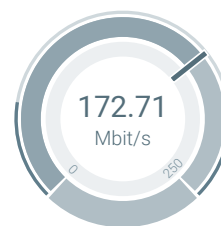

Upload ✓

SETTINGS

Latency Threshold	75 ms
Download Threshold	50.0 to 300.0 Mbit/s
Upload Threshold	50.0 to 200.0 Mbit/s
Automatic Server	Enabled
Interface Type	Wi-Fi
SSID	testnetwork
BSSID / Vendor	F0:9F:C2:F2:FA:8B / Ubiquiti Networks Inc.
Frequency Band / Channel	5 GHz / 36
Signal Strength	Excellent (-26 dBm)
Link Speed	400 Mbit/s
Security	WPA2-Personal
MAC	CC:2F:F1:14:56:01
DHCP	Enabled
IP Address / Subnet Mask / Gateway	192.168.1.195 / 255.255.255.0 / 192.168.1.1
DNS 1 / DNS 2	191.111.17.1 / 192.111.17.2

DEVICE INFORMATION

Device Name	EX1
Model Number / Serial Number	EX1 / 1011316
Assembly Hardware Revision	65
Software Version	1.2.237
Manufacturing Date	2017-11-01 13:49:32